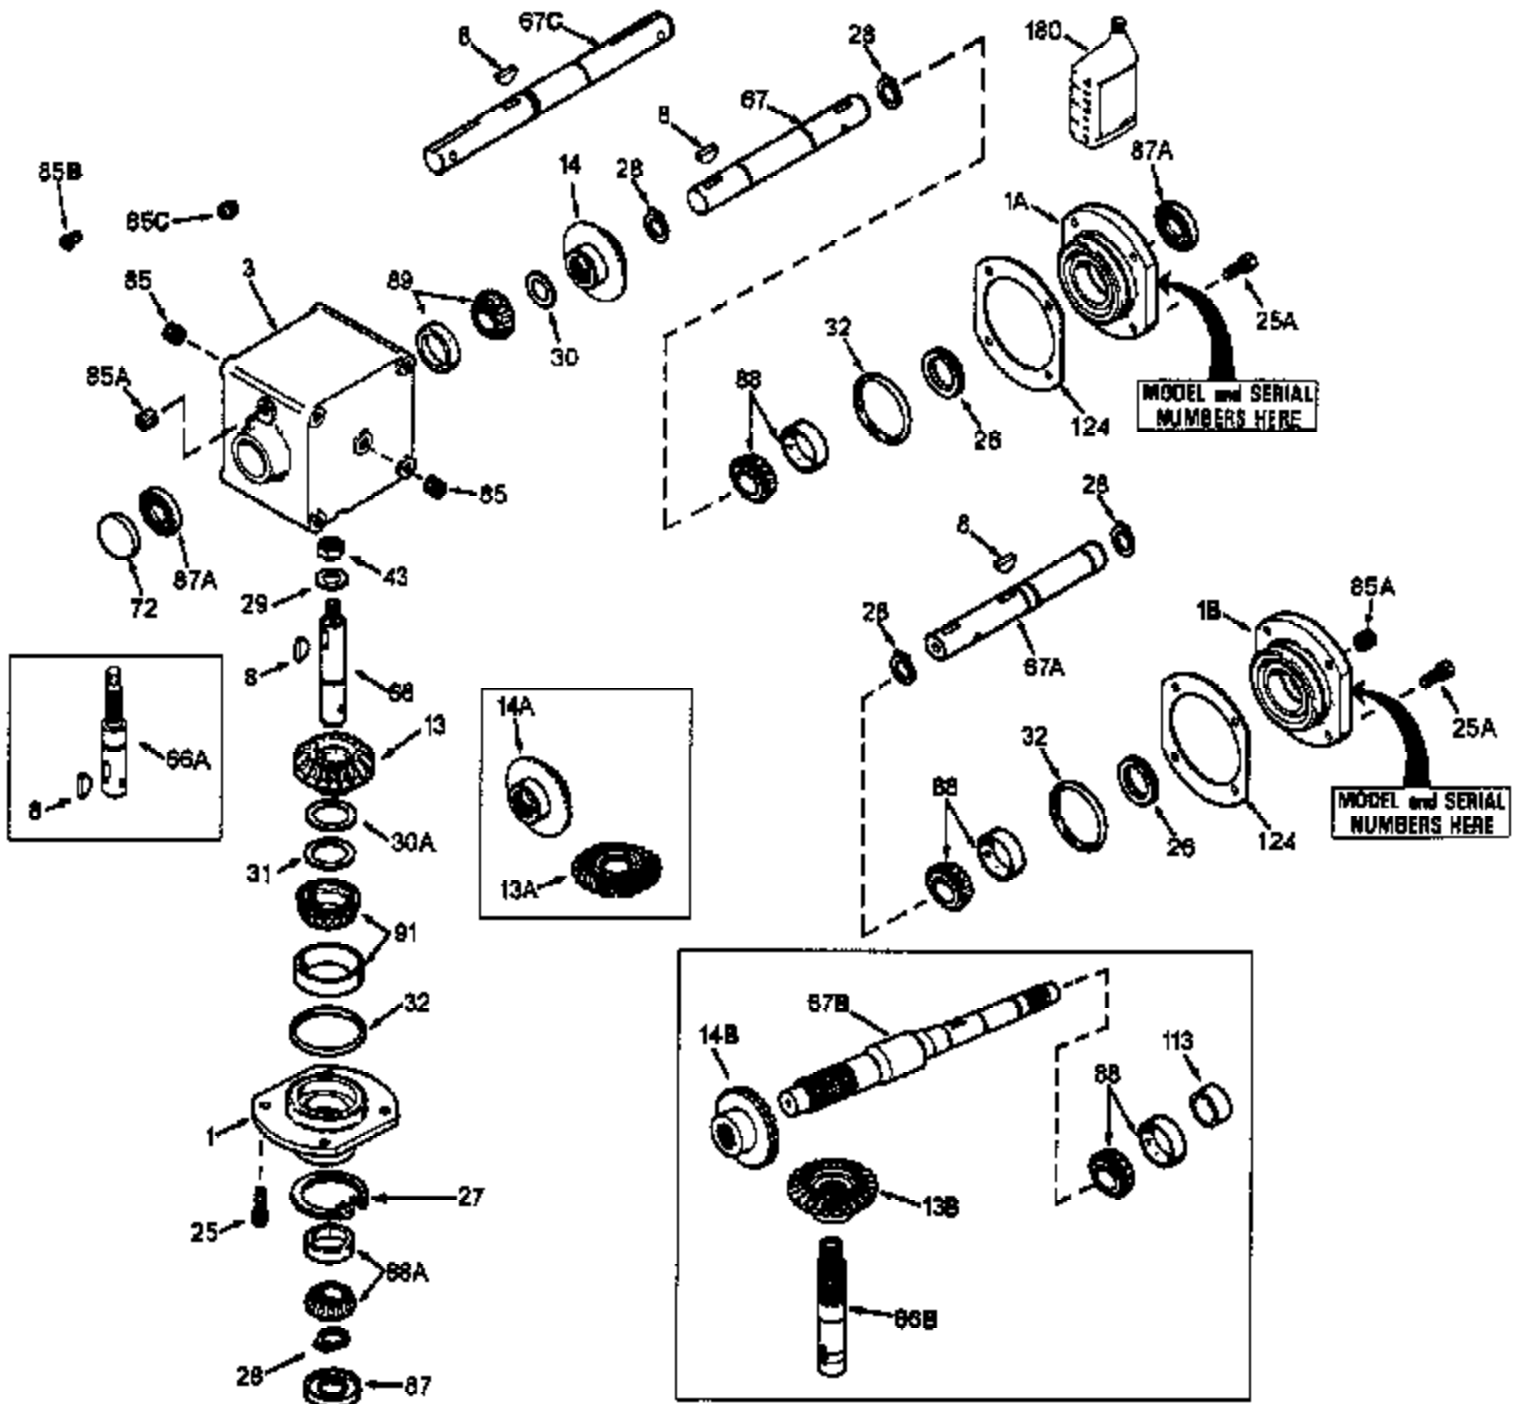

JOIST

DAS ORIGINAL

ILLUSTRATION SHOWS TYPICAL PARTS ONLY. ORDER BY PART NUMBER. PARTS NOT LISTED ARE SUPPLIED BY OEM.

Ref #	Part Number	Qty	Description
1A	786105	1	Retainer Cap
1	786104A	1	Retainer Cap
3	770089	1	Right Angle Drive Housing
13B	778317	1	Spiral Bevel Pinion (23 teeth)
14A	778318	1	Spiral Bevel Gear (26 teeth)
25	792037	8	Screw, 5/16-18 x 1"
26	780137	1	Load Ring
28	792113	1	Retaining Ring
29	792115	1	Washer
30	780131	1	Shim (1-1/2" OD x 1-1/64" ID x .002 t hick)
31	780138	1	Shim (2" OD x 1.531" ID x .002 thick)
32	788063	2	"O" Ring
43	792110A	1	Locknut, 5/4-16
66A	776342	1	Input Shaft (5.38" long)
67A	776343	1	Output Shaft (11.199" long)
72	792111	1	Plug
85A	792039	1	Plug, 1/8-27
85	792116	2	Pipe Plug, 1/4-18
87	788064	1	Oil Seal, 1"
87A	788084	1	Oil Seal, 1-3/8"
88	780182	1	Bearing & Cup Assembly (Incl. 26)
89	780132	2	Bearing & Cup Assembly (SEE REPAIR MA NUAL)
91	780134	1	Bearing & Cup Assembly (SEE REPAIR MA NUAL)
113	788085	1	Sleeve
124	780136	1	Shim
180	730229A	1	Gear Oil 80W90

1100-1100-039 Page 2 of 2

Peerless